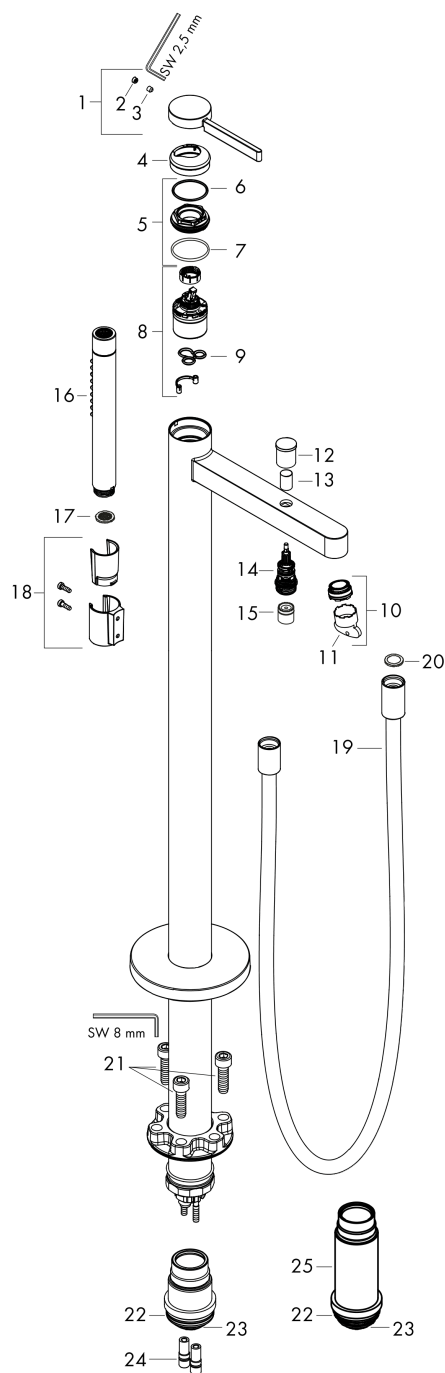

Finoris

Single lever bath mixer floor-standing

Surfaces: **Matt White** Article Number: **76445700**

Description

product features

- consists of: single lever bath mixer floor standing, baton hand shower, shower hose, shower holder
- 2 functions
- projection 210 mm
- connection type: basic set
- spray type mixer: normal spray
- spray type hand shower: Rain, Mono
- maximum flow rate at 3 bar: 25,6 l/min
- flow rate for bath spout at 3 bar: 20,6 l/min
- flow rate of hand shower at 3 bar: 13,6 l/min
- min. operating pressure: 1 bar
- max. operating pressure: 10 bar
- ceramic cartridge
- diverter with automatic resetting
- non-return valve
- connection dimension: DN15

Technology

Design awards

reddot winner 2021

Product image

Scale drawing

Finoris
Single lever bath mixer floor-standing
 Surfaces: **Matt White** Article Number: **76445700**

Flowchart

Finoris
Single lever bath mixer floor-standing
 Surfaces: **Matt White** Article Number: **76445700**

Exploded Drawing

Year of production: >06/21

Finoris

Single lever bath mixer floor-standing

Surfaces: **Matt White** Article Number: **76445700**

Spare part list

Year of production: >06/21

Pos.	Description	Article Number	Price	PU
1	handle	93993700	-	1
2	screw cover	93735460	-	1
3	hollow set screw M5x5	98446000	-	1
4	escutcheon	93994700	-	1
5	nut	93995000	-	1
6	O-ring 33x2	98154000	-	1
7	O-ring 35x2	92604000	-	1
8	cartridge, assy	93895000	-	1
9	seal	95008000	-	1
10	aerator M24x1 (38 l/min)	93965000	-	1
11	service tool	93750000	-	1
12	diverter knob	97981700	-	1
13	sleeve	97979700	-	1
14	selector	97978000	-	1
15	non return valve	97980000	-	1
16	shower hose 1,25 m	28282700	-	1
17	seal	98058000	-	1
18	shower holder, assy	96295700	-	1
19	filter packing	94246000	-	1
20	handshower	28532700	-	1
21	hexagon socket screw M10x35	97670000	-	1
22	O-ring 44x2,5	98162000	-	1
23	O-ring 29x3	98371000	-	1
24	O-ring 7x2	98419000	-	1
25	extension set 60 mm	93882000	-	1