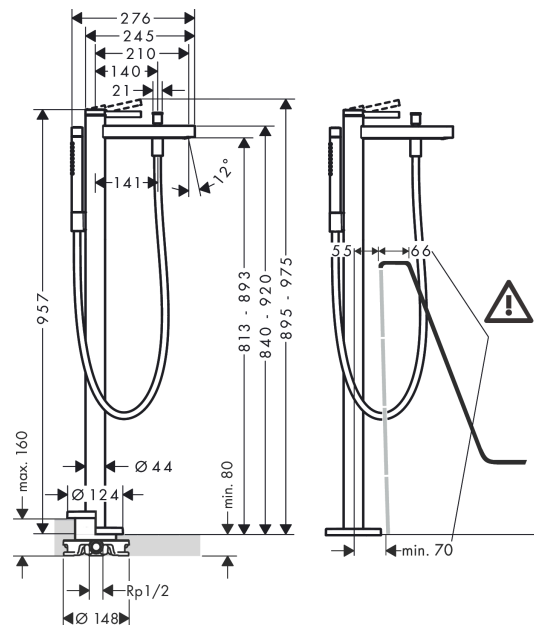

Finoris

Single lever bath mixer floor-standing

Surfaces: **Matt White** Article Number: **76445700**

Description

product features

- consists of: single lever bath mixer floor standing, baton hand shower, shower hose, shower holder
- 2 functions
- projection 210 mm
- connection type: basic set
- spray type mixer: normal spray
- spray type hand shower: Rain, Mono
- maximum flow rate at 3 bar: 25,6 l/min
- flow rate for bath spout at 3 bar: 20,6 l/min
- flow rate of hand shower at 3 bar: 13,6 l/min
- min. operating pressure: 1 bar
- max. operating pressure: 10 bar
- ceramic cartridge
- diverter with automatic resetting
- non-return valve
- connection dimension: DN15

Technology

Design awards

reddot winner 2021

Product image

Scale drawing

Finoris
Single lever bath mixer floor-standing
 Surfaces: **Matt White** Article Number: **76445700**

Flowchart

Finoris
Single lever bath mixer floor-standing
 Surfaces: **Matt White** Article Number: **76445700**

Exploded Drawing

Year of production: >06/21

Finoris

Single lever bath mixer floor-standing

Surfaces: **Matt White** Article Number: **76445700**

Spare part list

Year of production: >06/21

Pos.	Description	Article Number	Price	PU
1	handle	93993700	-	1
2	screw cover	93735460	-	1
3	hollow set screw M5x5	98446000	-	1
4	escutcheon	93994700	-	1
5	nut	93995000	-	1
6	O-ring 33x2	98154000	-	1
7	O-ring 35x2	92604000	-	1
8	cartridge, assy	93895000	-	1
9	seal	95008000	-	1
10	aerator M24x1 (38 l/min)	93965000	-	1
11	service tool	93750000	-	1
12	diverter knob	97981700	-	1
13	sleeve	97979700	-	1
14	selector	97978000	-	1
15	non return valve	97980000	-	1
16	shower hose 1,25 m	28282700	-	1
17	seal	98058000	-	1
18	shower holder, assy	96295700	-	1
19	filter packing	94246000	-	1
20	handshower	28532700	-	1
21	hexagon socket screw M10x35	97670000	-	1
22	O-ring 44x2,5	98162000	-	1
23	O-ring 29x3	98371000	-	1
24	O-ring 7x2	98419000	-	1
25	extension set 60 mm	93882000	-	1