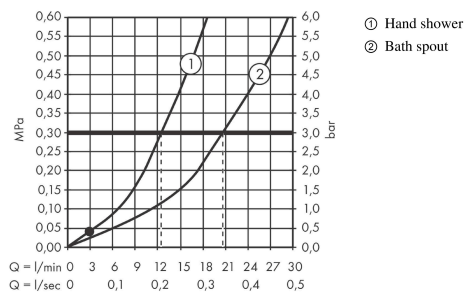

Finoris
Single lever bath mixer floor-standing
Surfaces: **Matt White**   Article Number: **76445700**

Flowchart